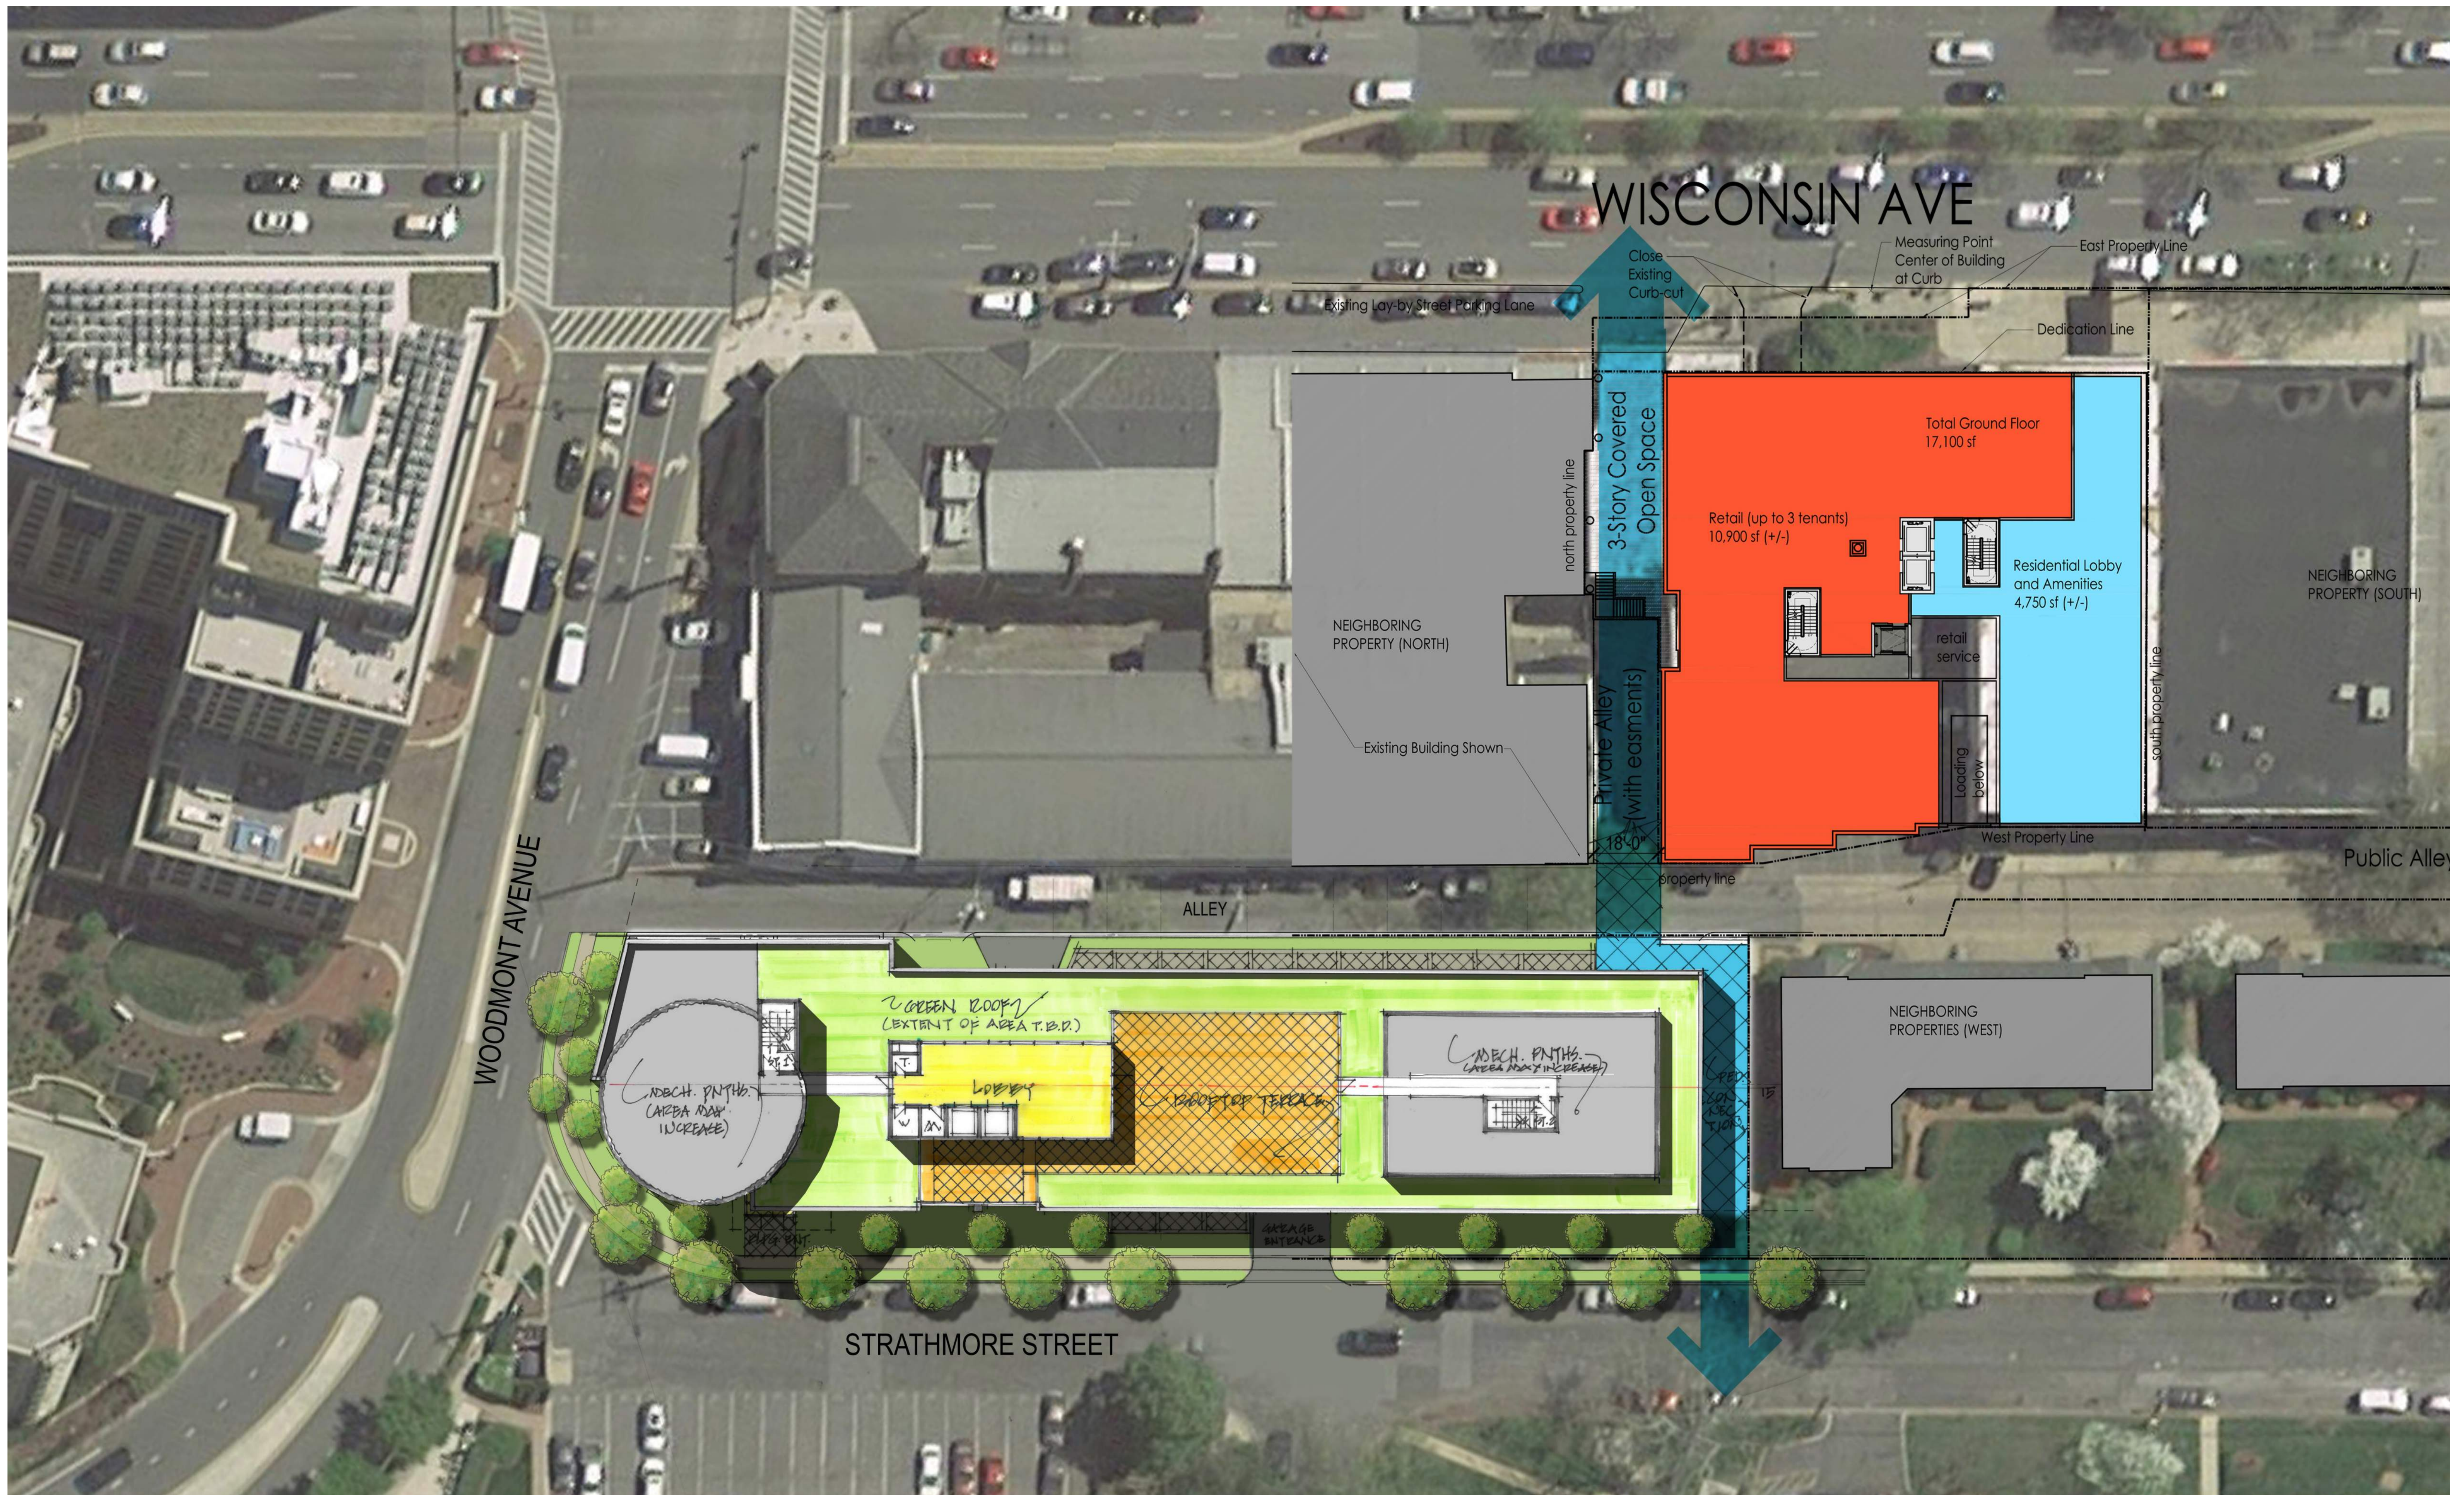

COMMUNITY MEETING

SITE PLAN

STRATHMORE STREET RESIDENCES
BETHESDA, MD

7101 WISCONSIN AVE

SOLAIRE 7077 WOODMONT

CRESCENT PLAZA CONDOMINIUM

THE WELLINGTON

RESIDENTIAL BUILDINGS ACROSS STRATHMORE ST

NEIGHBORING RESIDENTIAL BUILDINGS

BUILDING ON WISCONSIN AVE AND WOODMONT AVE

EXISTING CONTEXT

STRATHMORE STREET RESIDENCES
BETHESDA, MD

FIRST FLOOR PLAN

STRATHMORE STREET RESIDENCES
BETHESDA, MD

TYPICAL FLOOR PLAN

STRATHMORE STREET RESIDENCES
BETHESDA, MD

PENTHOUSE FLOOR PLAN

STRATHMORE STREET RESIDENCES

BETHESDA, MD