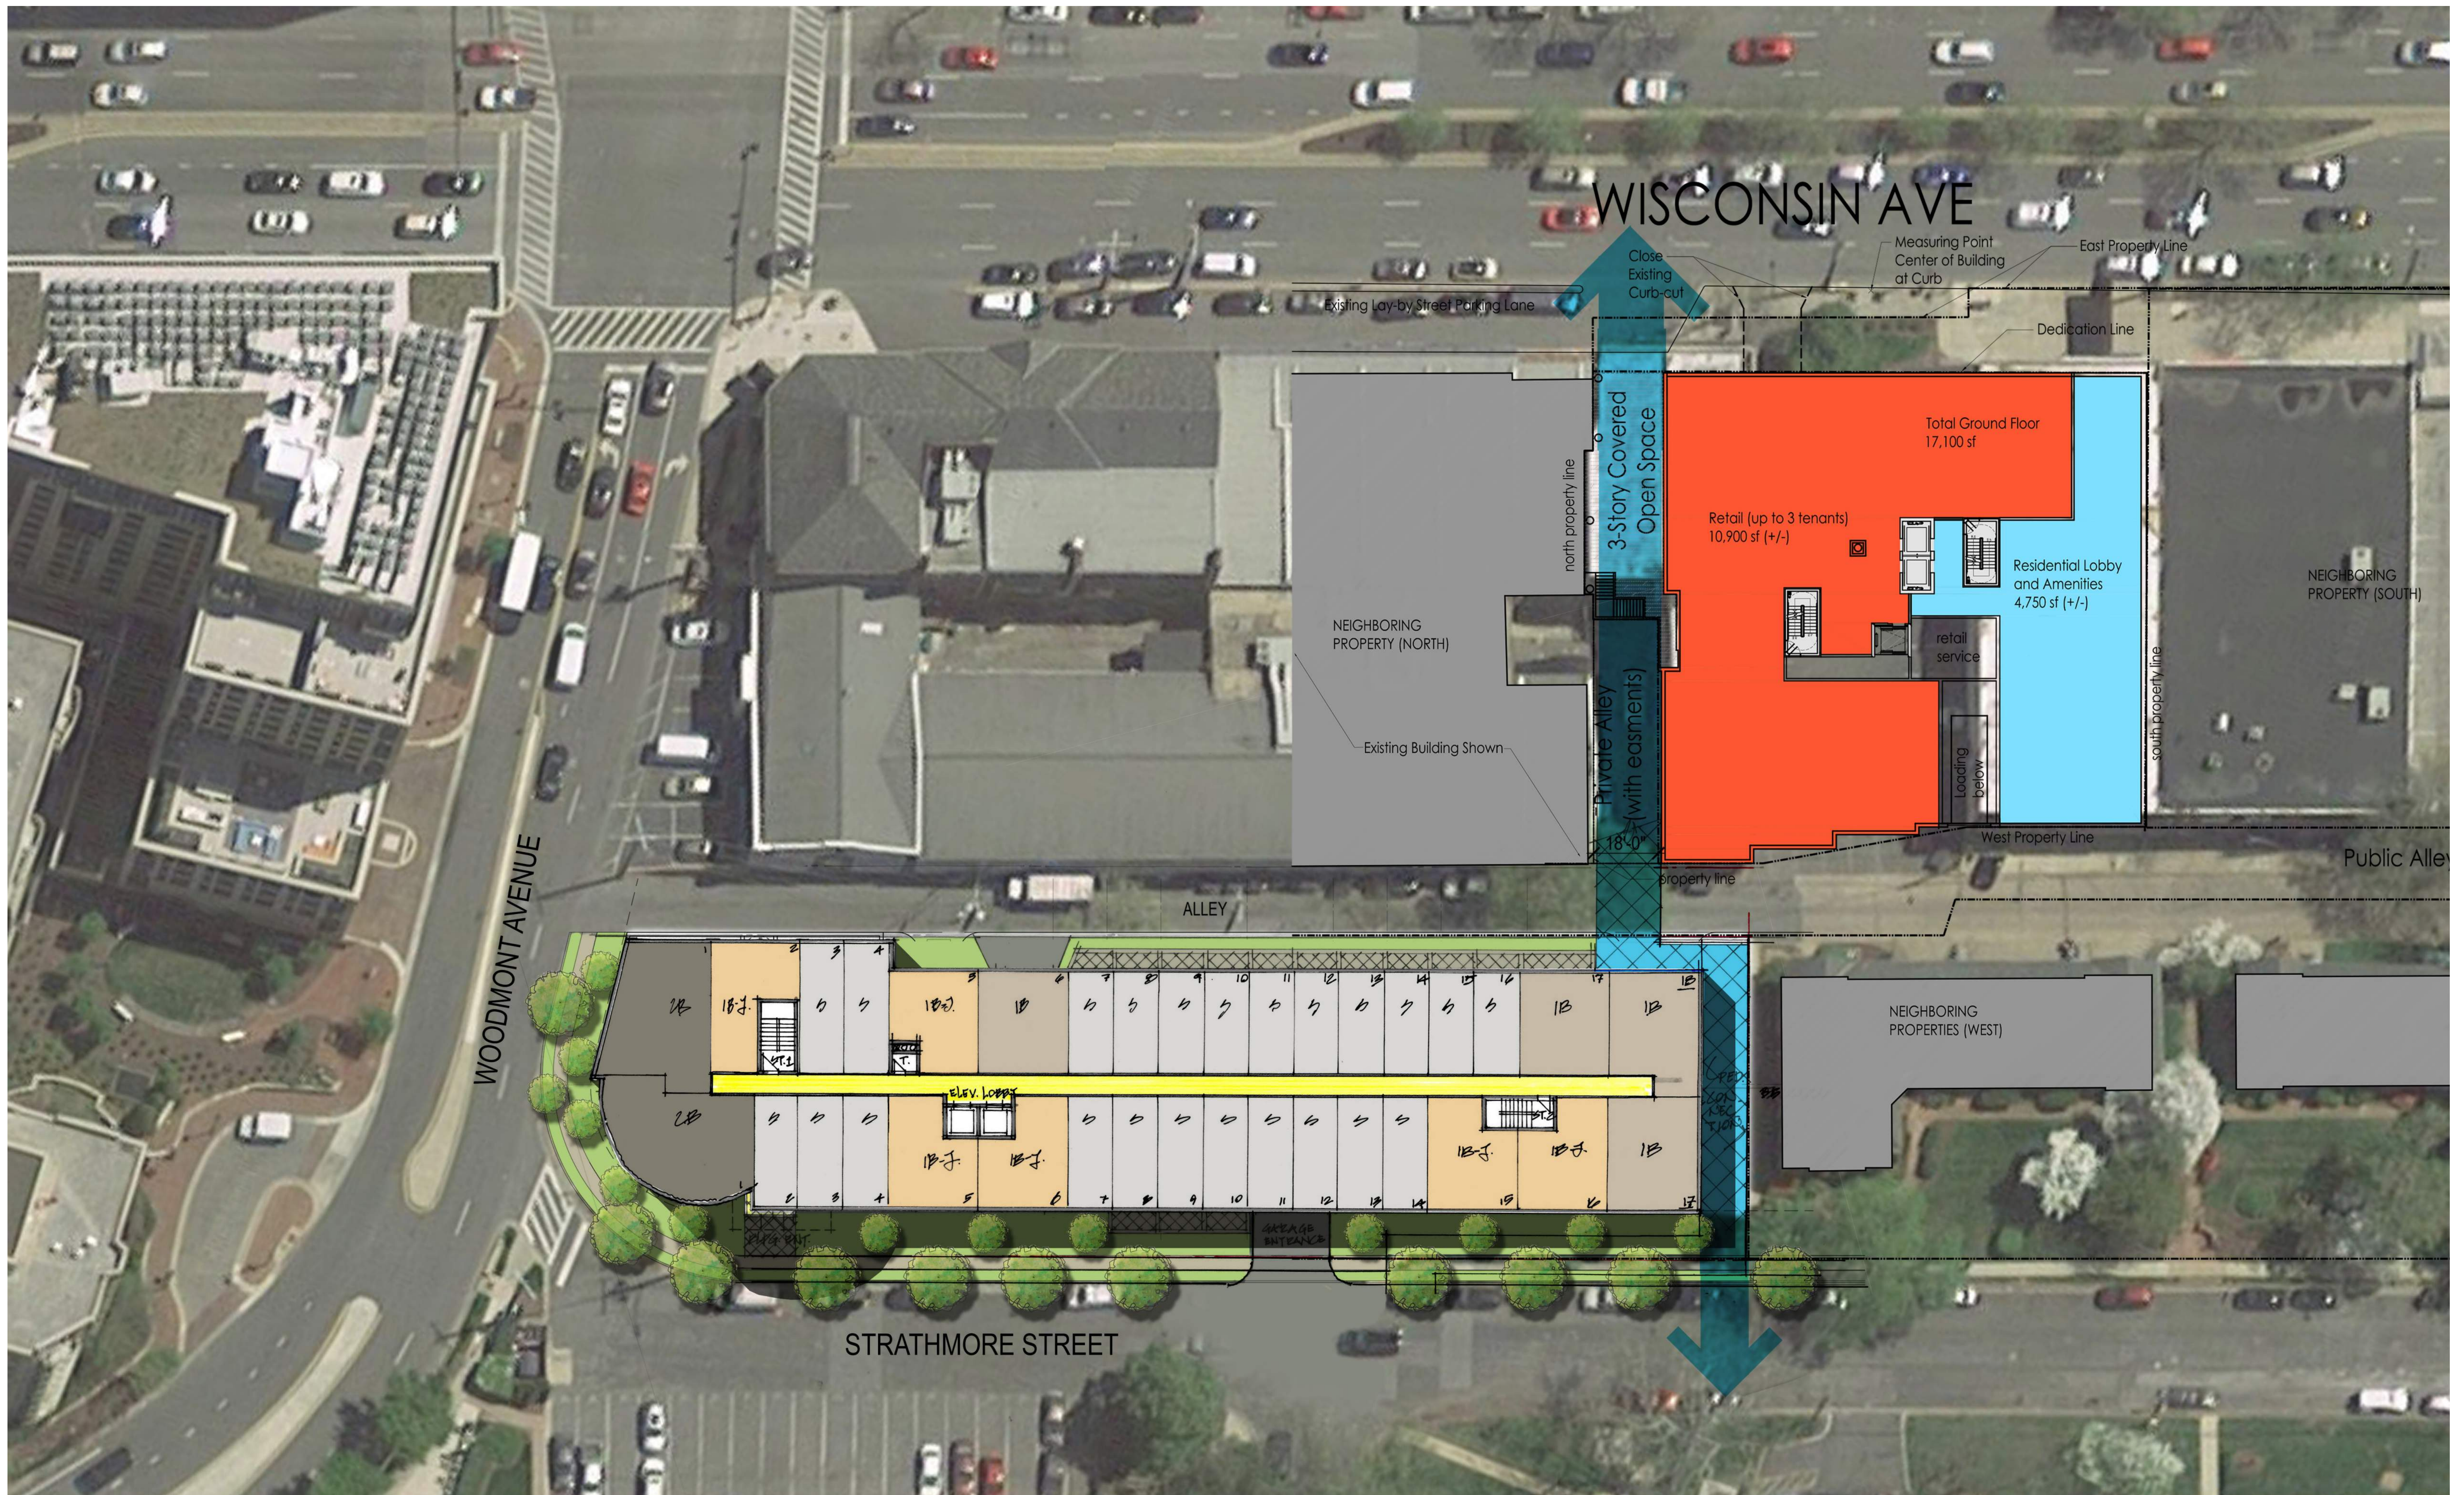

COMMUNITY MEETING

SITE PLAN

STRATHMORE STREET RESIDENCES
BETHESDA, MD

7101 WISCONSIN AVE

SOLAIRE 7077 WOODMONT

CRESCENT PLAZA CONDOMINIUM

THE WELLINGTON

RESIDENTIAL BUILDINGS ACROSS STRATHMORE ST

NEIGHBORING RESIDENTIAL BUILDINGS

BUILDING ON WISCONSIN AVE AND WOODMONT AVE

EXISTING CONTEXT

STRATHMORE STREET RESIDENCES
BETHESDA, MD

FIRST FLOOR PLAN

STRATHMORE STREET RESIDENCES
BETHESDA, MD

TYPICAL FLOOR PLAN

STRATHMORE STREET RESIDENCES
BETHESDA, MD

PENTHOUSE FLOOR PLAN

STRATHMORE STREET RESIDENCES

BETHESDA, MD