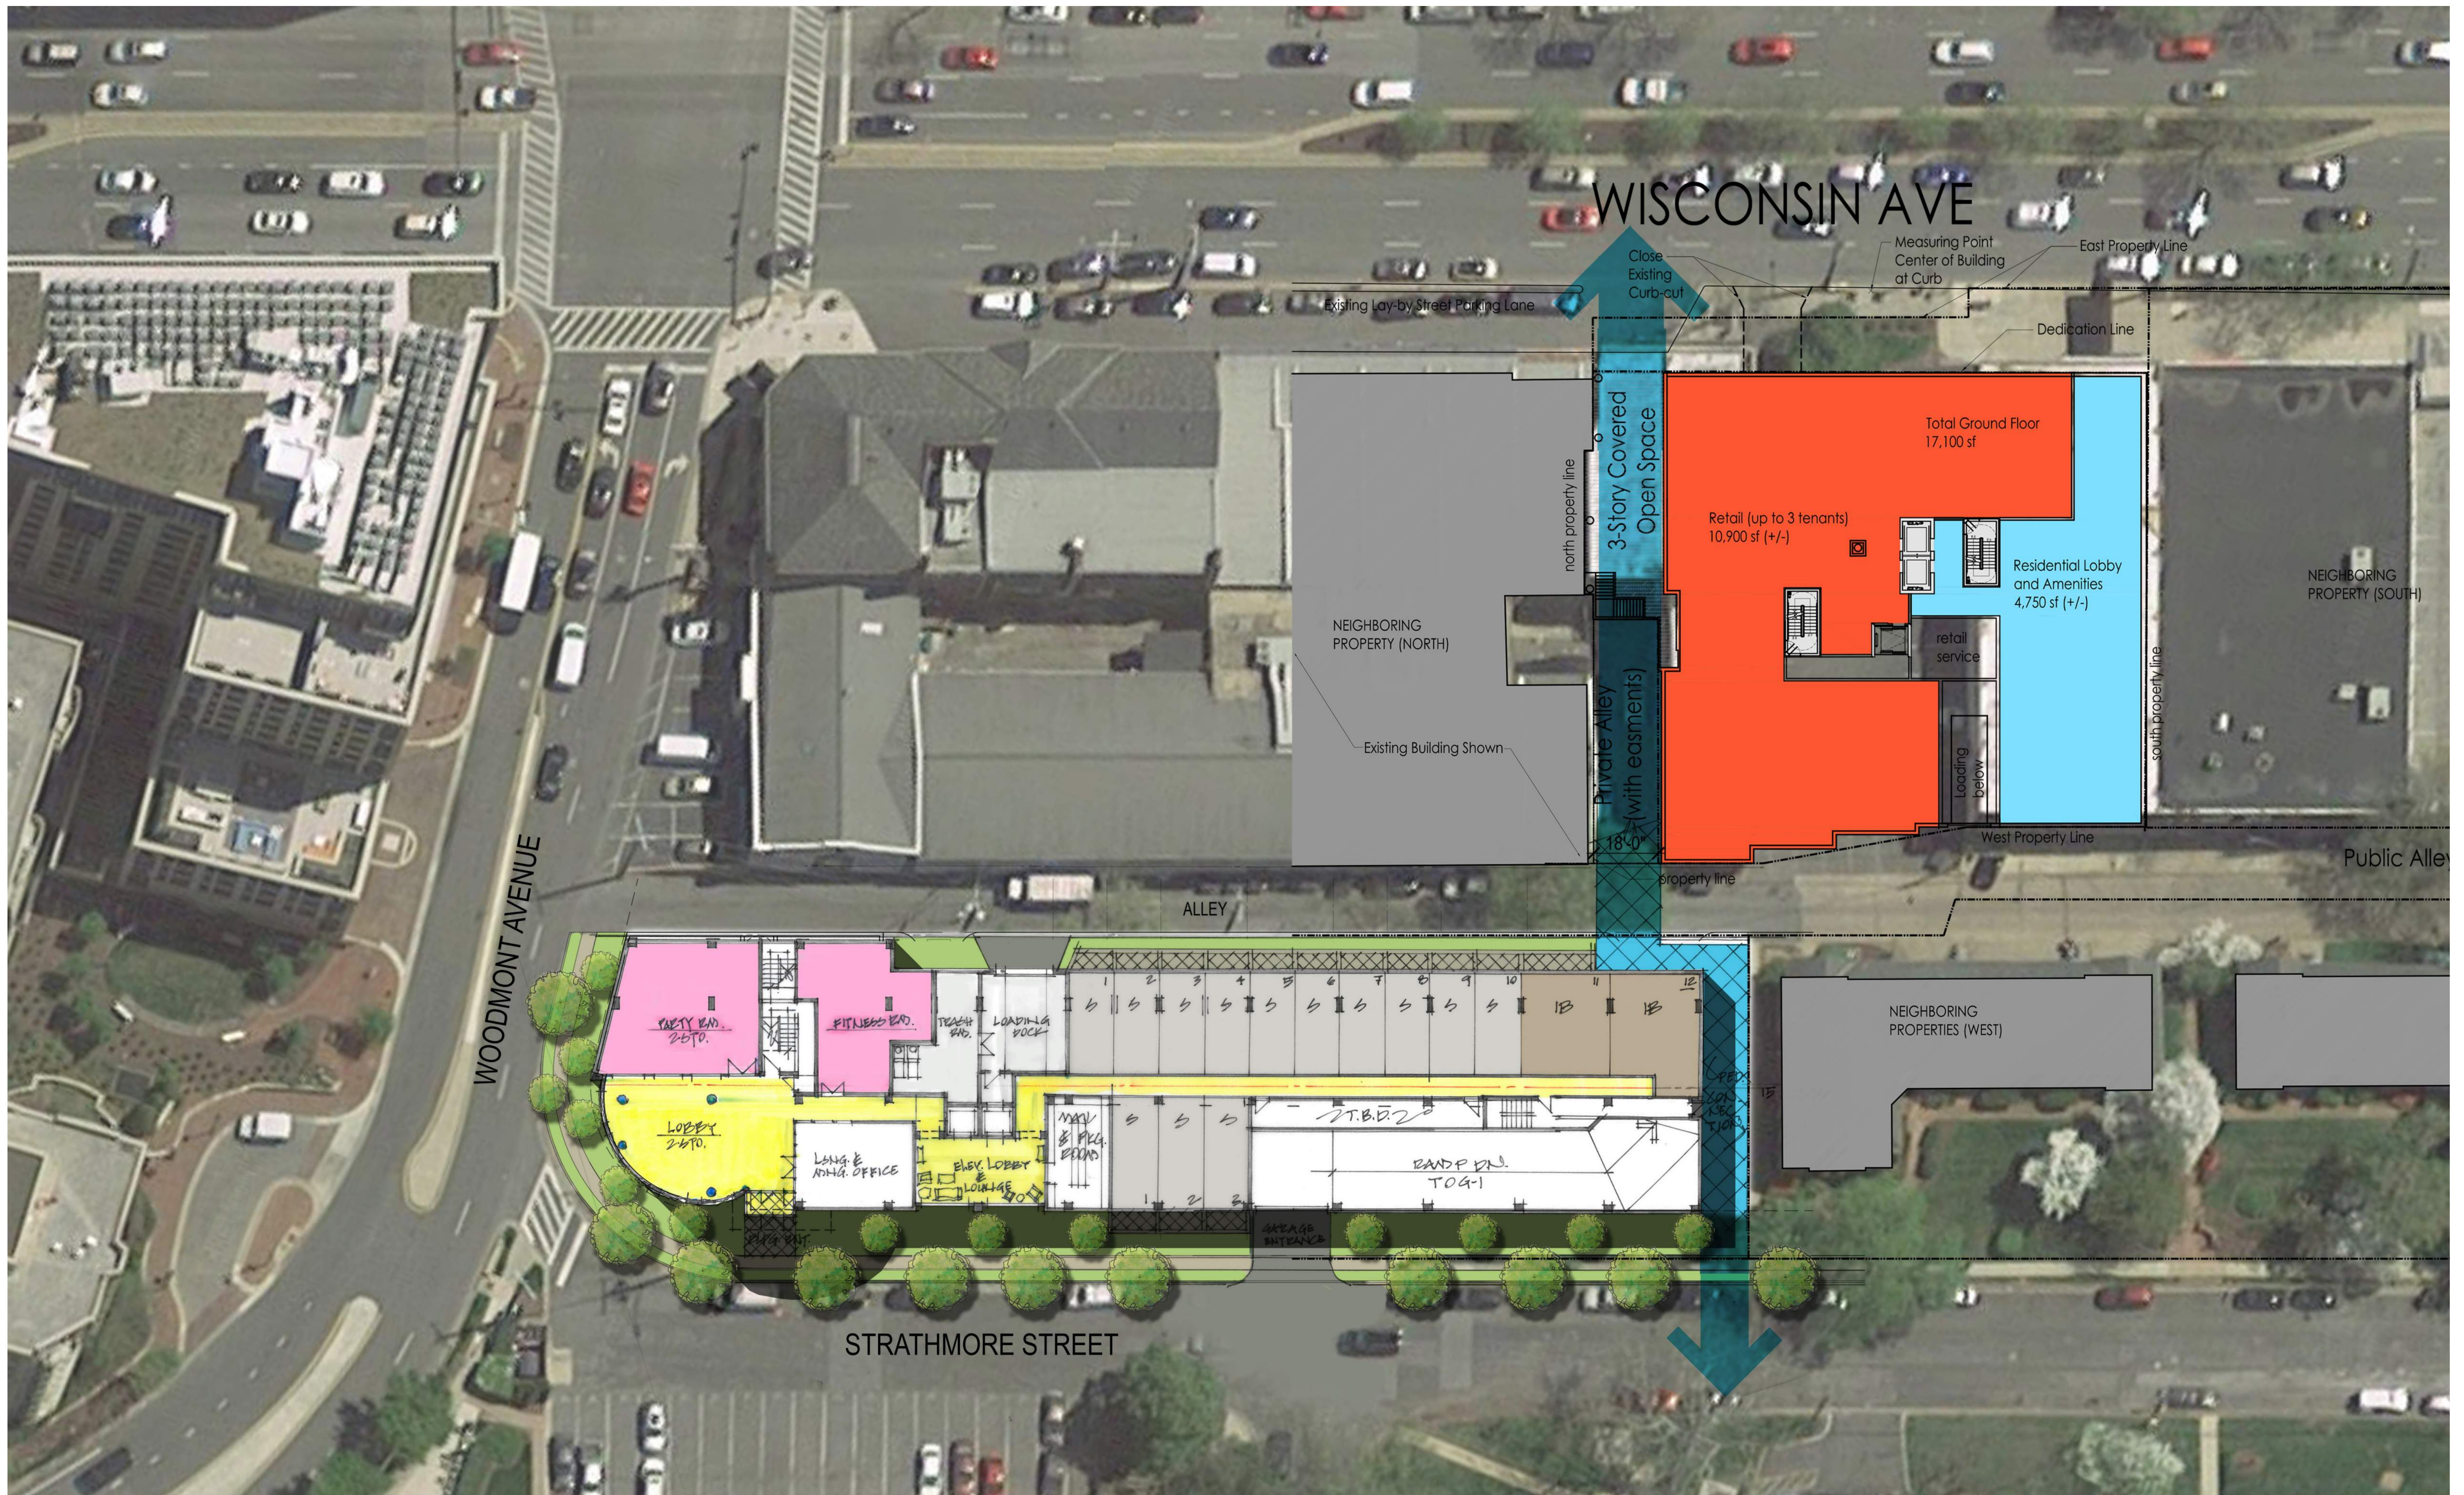

COMMUNITY MEETING

SITE PLAN

STRATHMORE STREET RESIDENCES
BETHESDA, MD

7101 WISCONSIN AVE

SOLAIRE 7077 WOODMONT

CRESCENT PLAZA CONDOMINIUM

THE WELLINGTON

RESIDENTIAL BUILDINGS ACROSS STRATHMORE ST

NEIGHBORING RESIDENTIAL BUILDINGS

BUILDING ON WISCONSIN AVE AND WOODMONT AVE

EXISTING CONTEXT

STRATHMORE STREET RESIDENCES
BETHESDA, MD

FIRST FLOOR PLAN

STRATHMORE STREET RESIDENCES
BETHESDA, MD

TYPICAL FLOOR PLAN

STRATHMORE STREET RESIDENCES
BETHESDA, MD

PENTHOUSE FLOOR PLAN

STRATHMORE STREET RESIDENCES

BETHESDA, MD