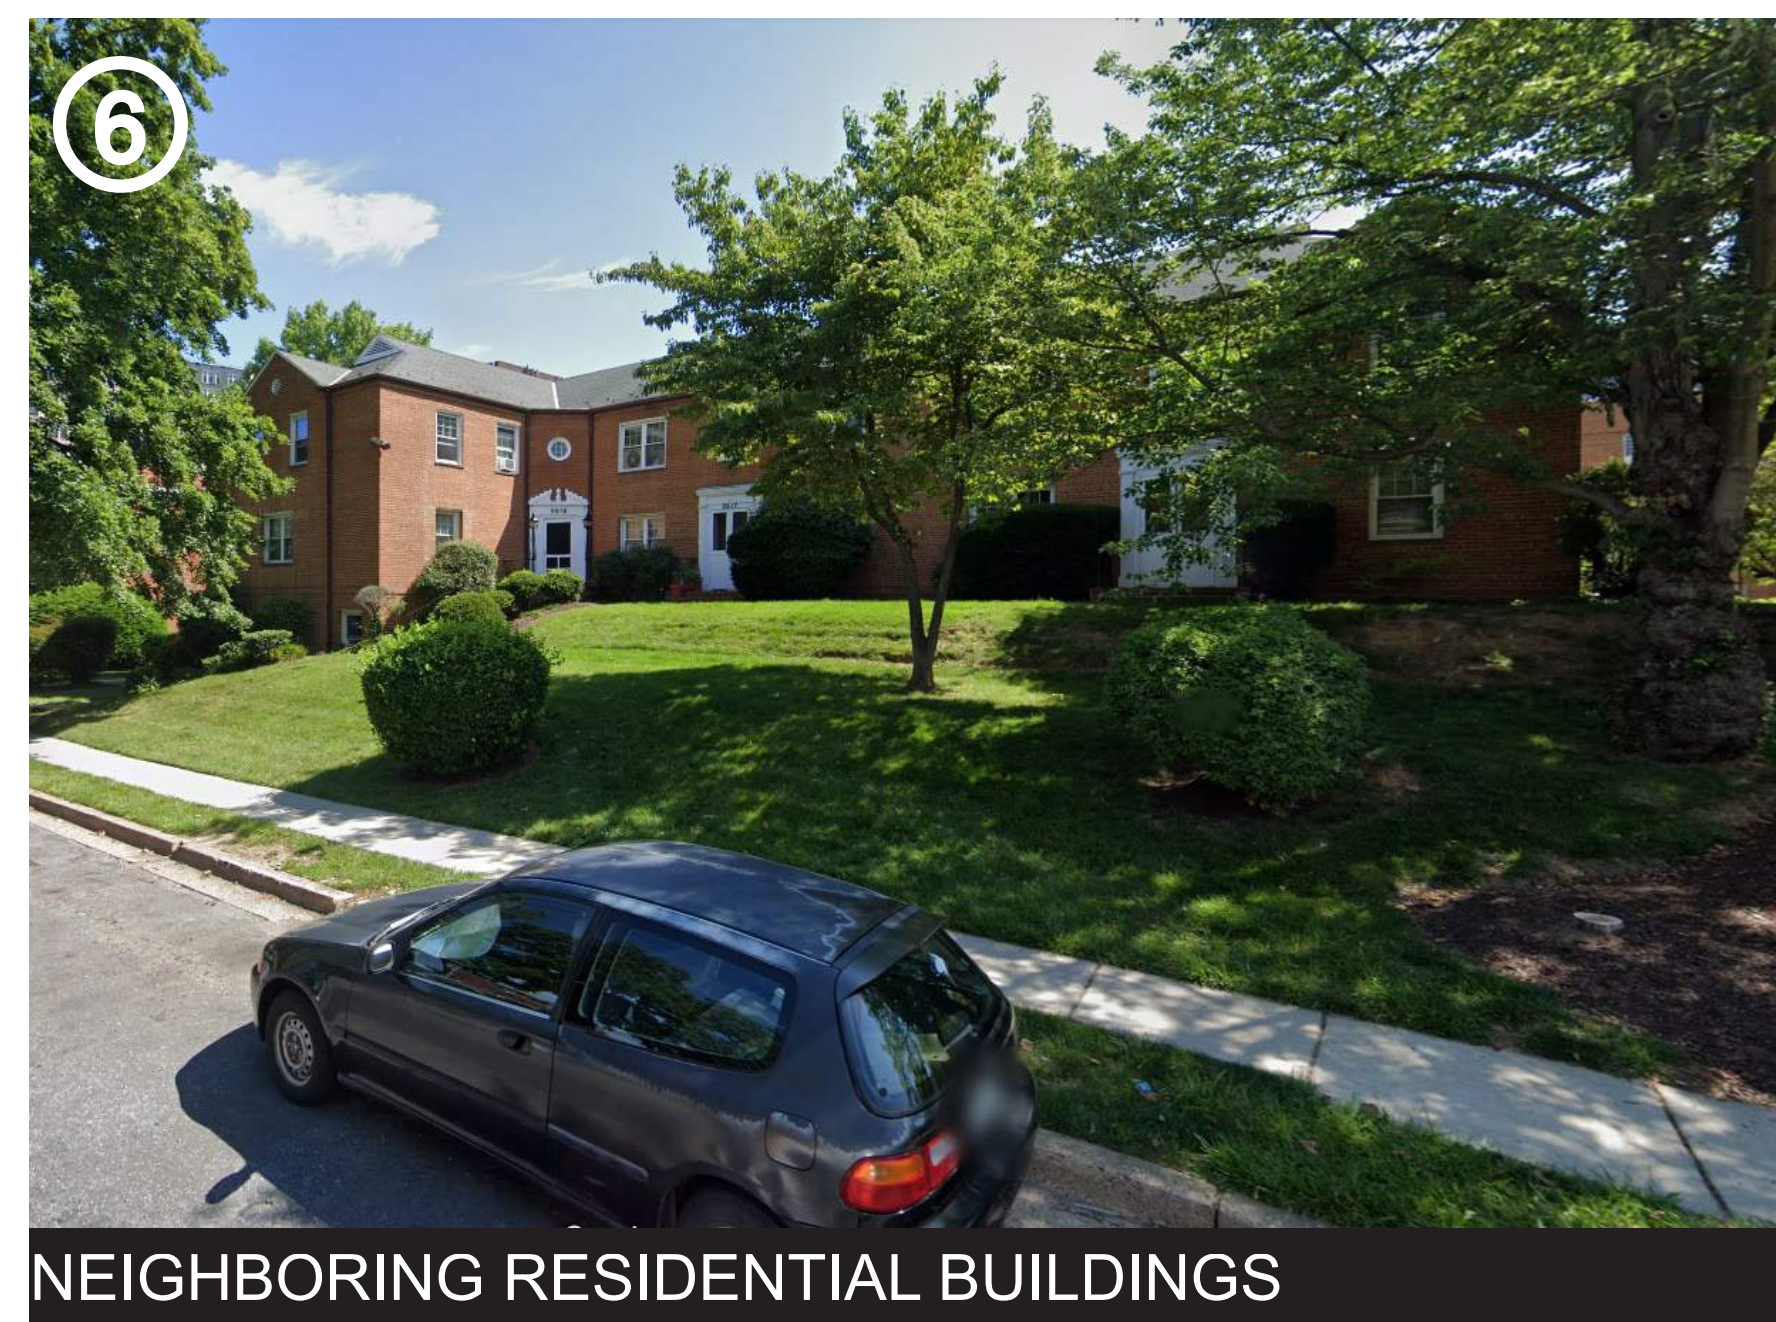

COMMUNITY MEETING

SITE PLAN

STRATHMORE STREET RESIDENCES
BETHESDA, MD

7101 WISCONSIN AVE

SOLAIRE 7077 WOODMONT

CRESCENT PLAZA CONDOMINIUM

THE WELLINGTON

RESIDENTIAL BUILDINGS ACROSS STRATHMORE ST

NEIGHBORING RESIDENTIAL BUILDINGS

BUILDING ON WISCONSIN AVE AND WOODMONT AVE

EXISTING CONTEXT

STRATHMORE STREET RESIDENCES
BETHESDA, MD

FIRST FLOOR PLAN

STRATHMORE STREET RESIDENCES
BETHESDA, MD

TYPICAL FLOOR PLAN